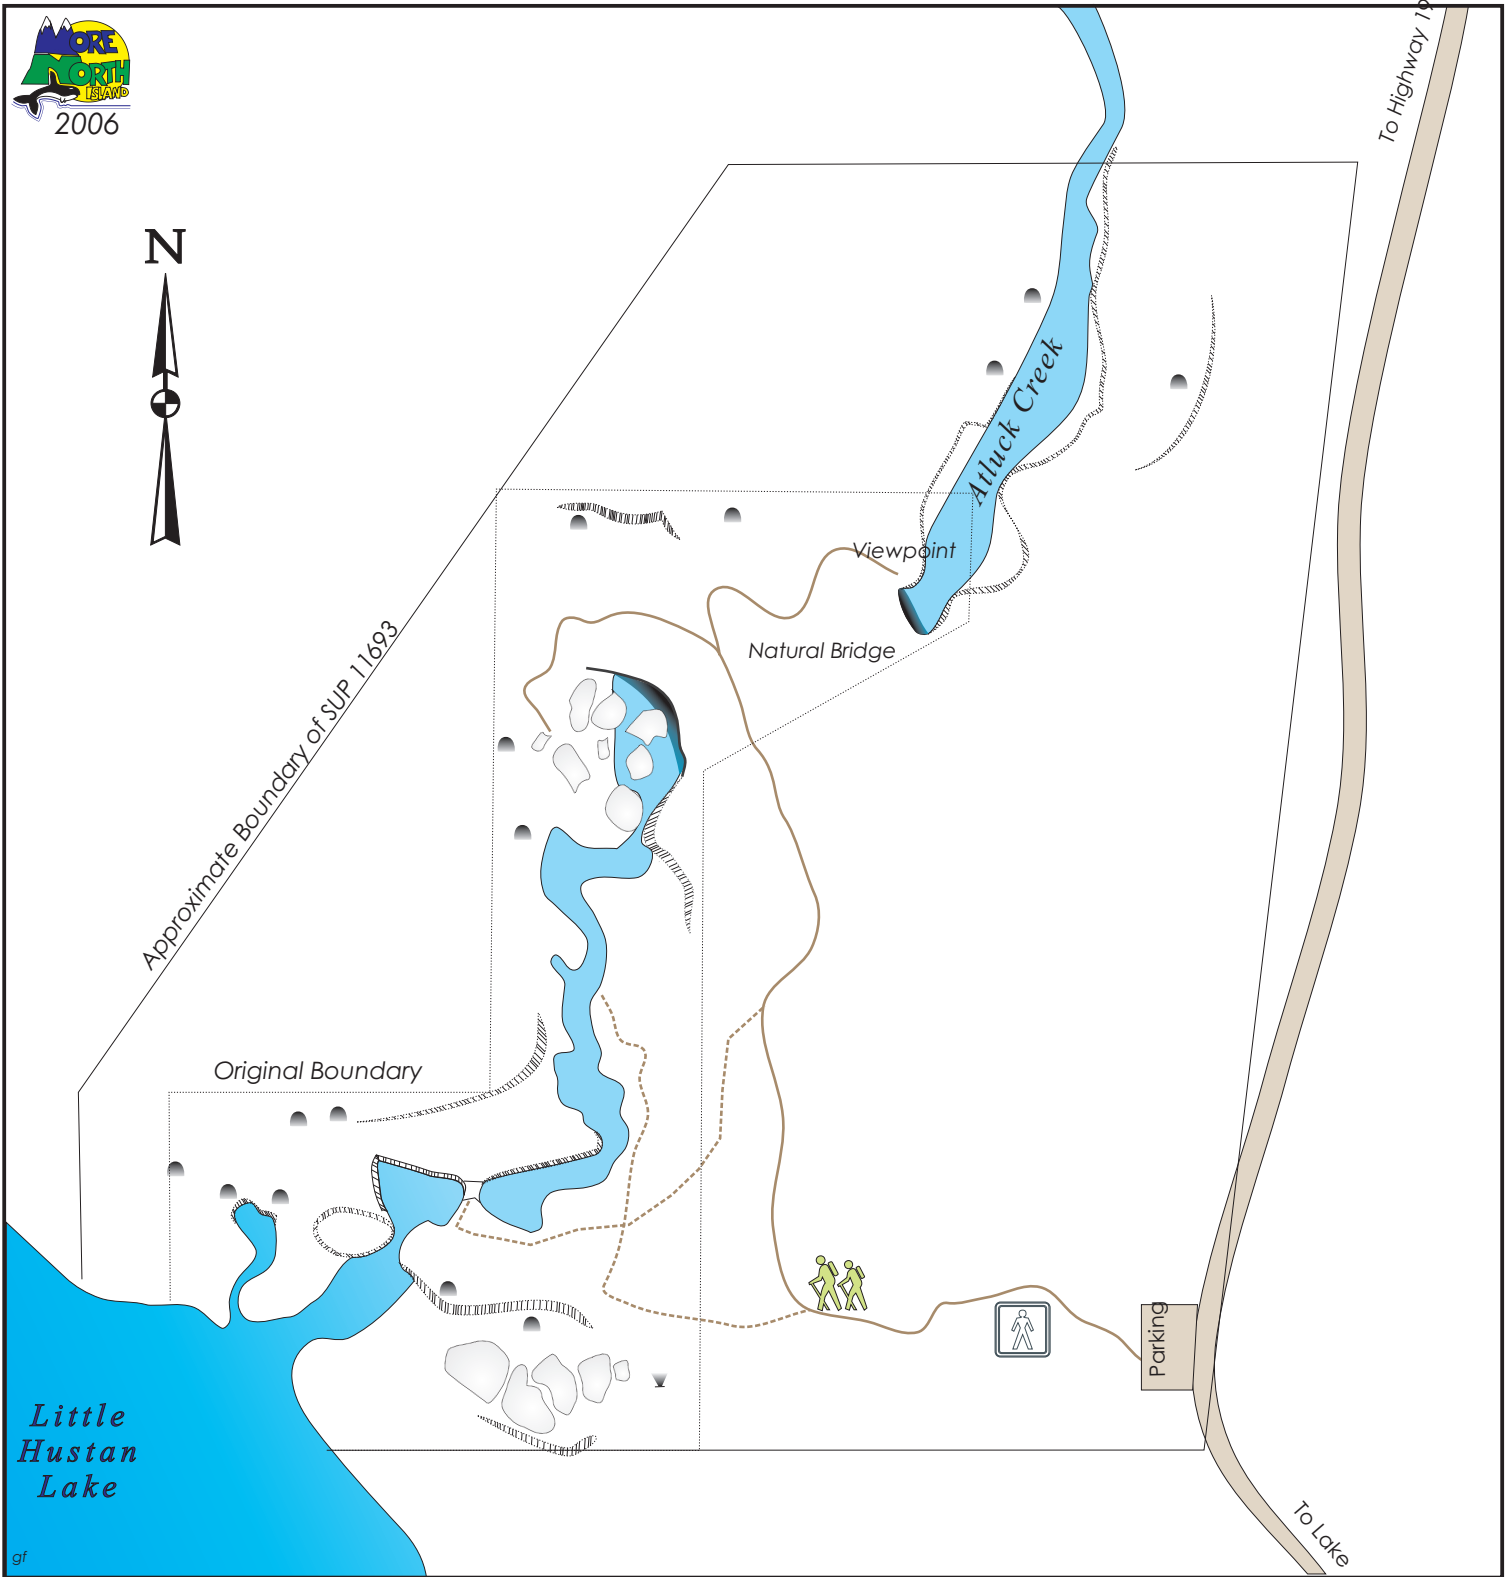

LITTLE HUSON CAVE PARK

Features

- | | | | | | |
|--|-------------------------------|--|----------|--|--------------|
| | Cave With Horizontal Entrance | | Boulders | | Hiking Trail |
| | Cave With Vertical Entrance | | Cliff | | Outhouse |

Scale