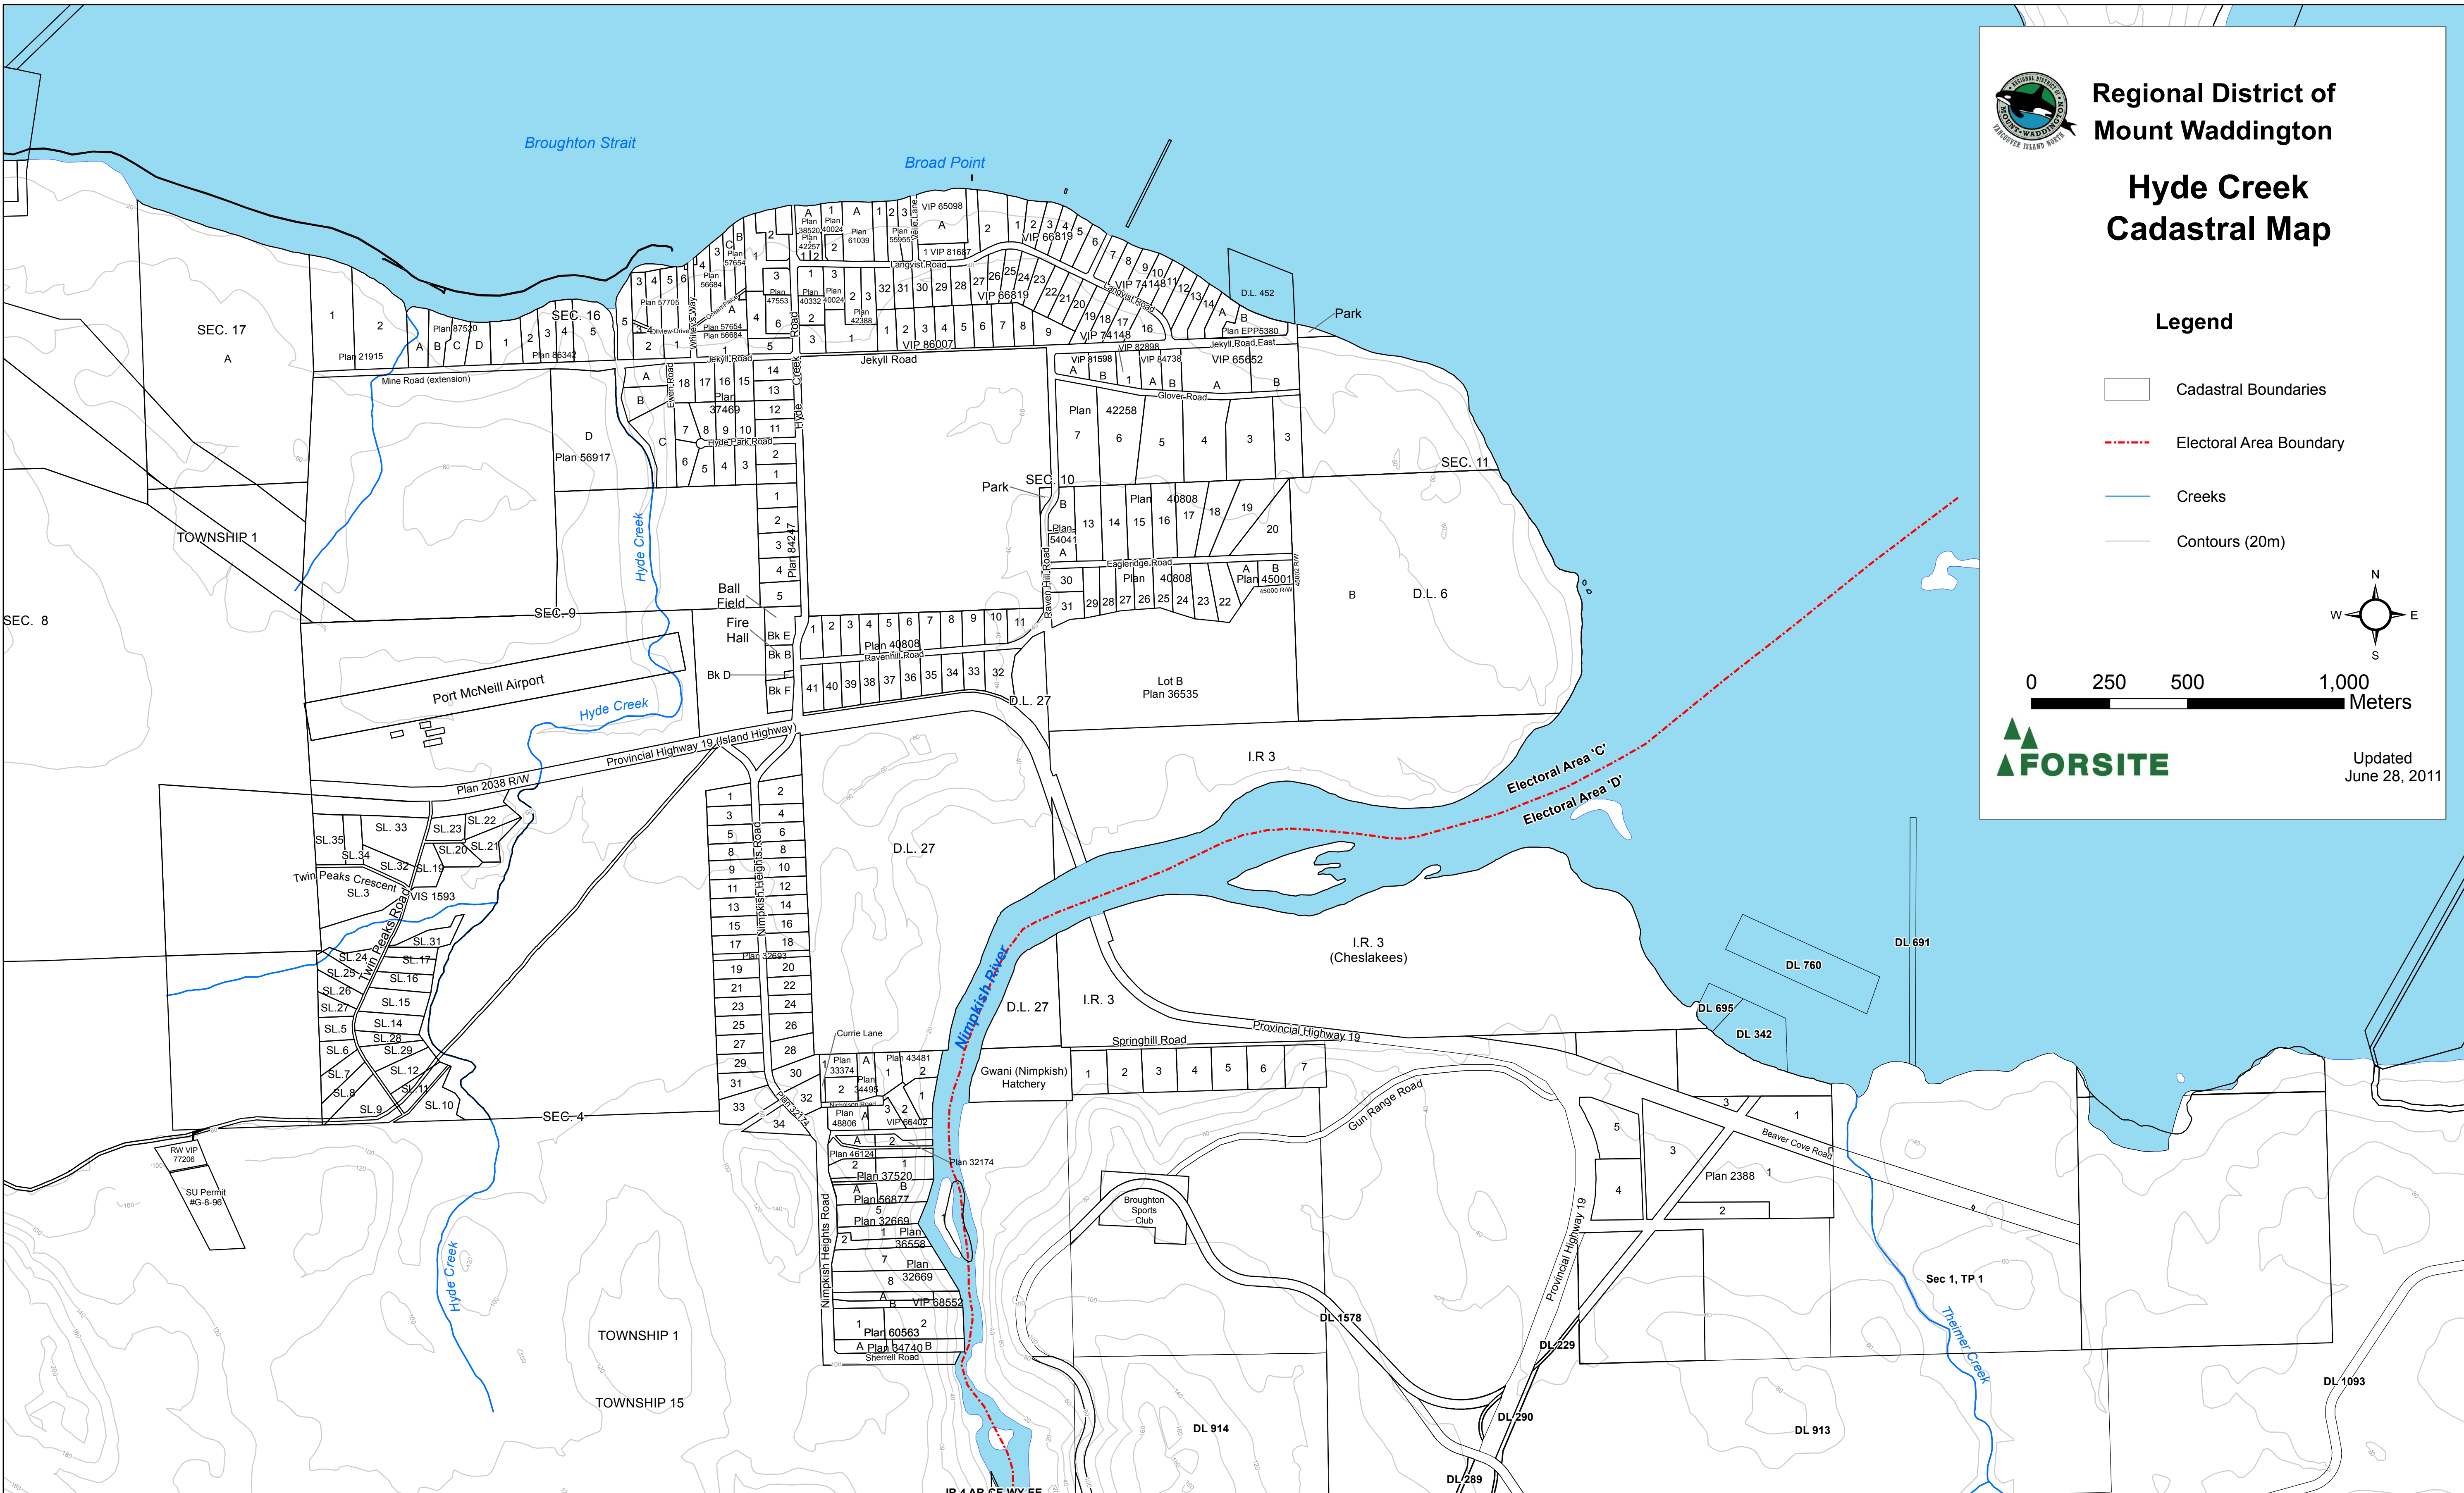

# Regional District of Mount Waddington

## Hyde Creek Cadastral Map

### Legend

- Cadastral Boundaries
- Electoral Area Boundary
- Creeks
- Contours (20m)

Updated June 28, 2011

IR 4 AR-CE-WY-EE