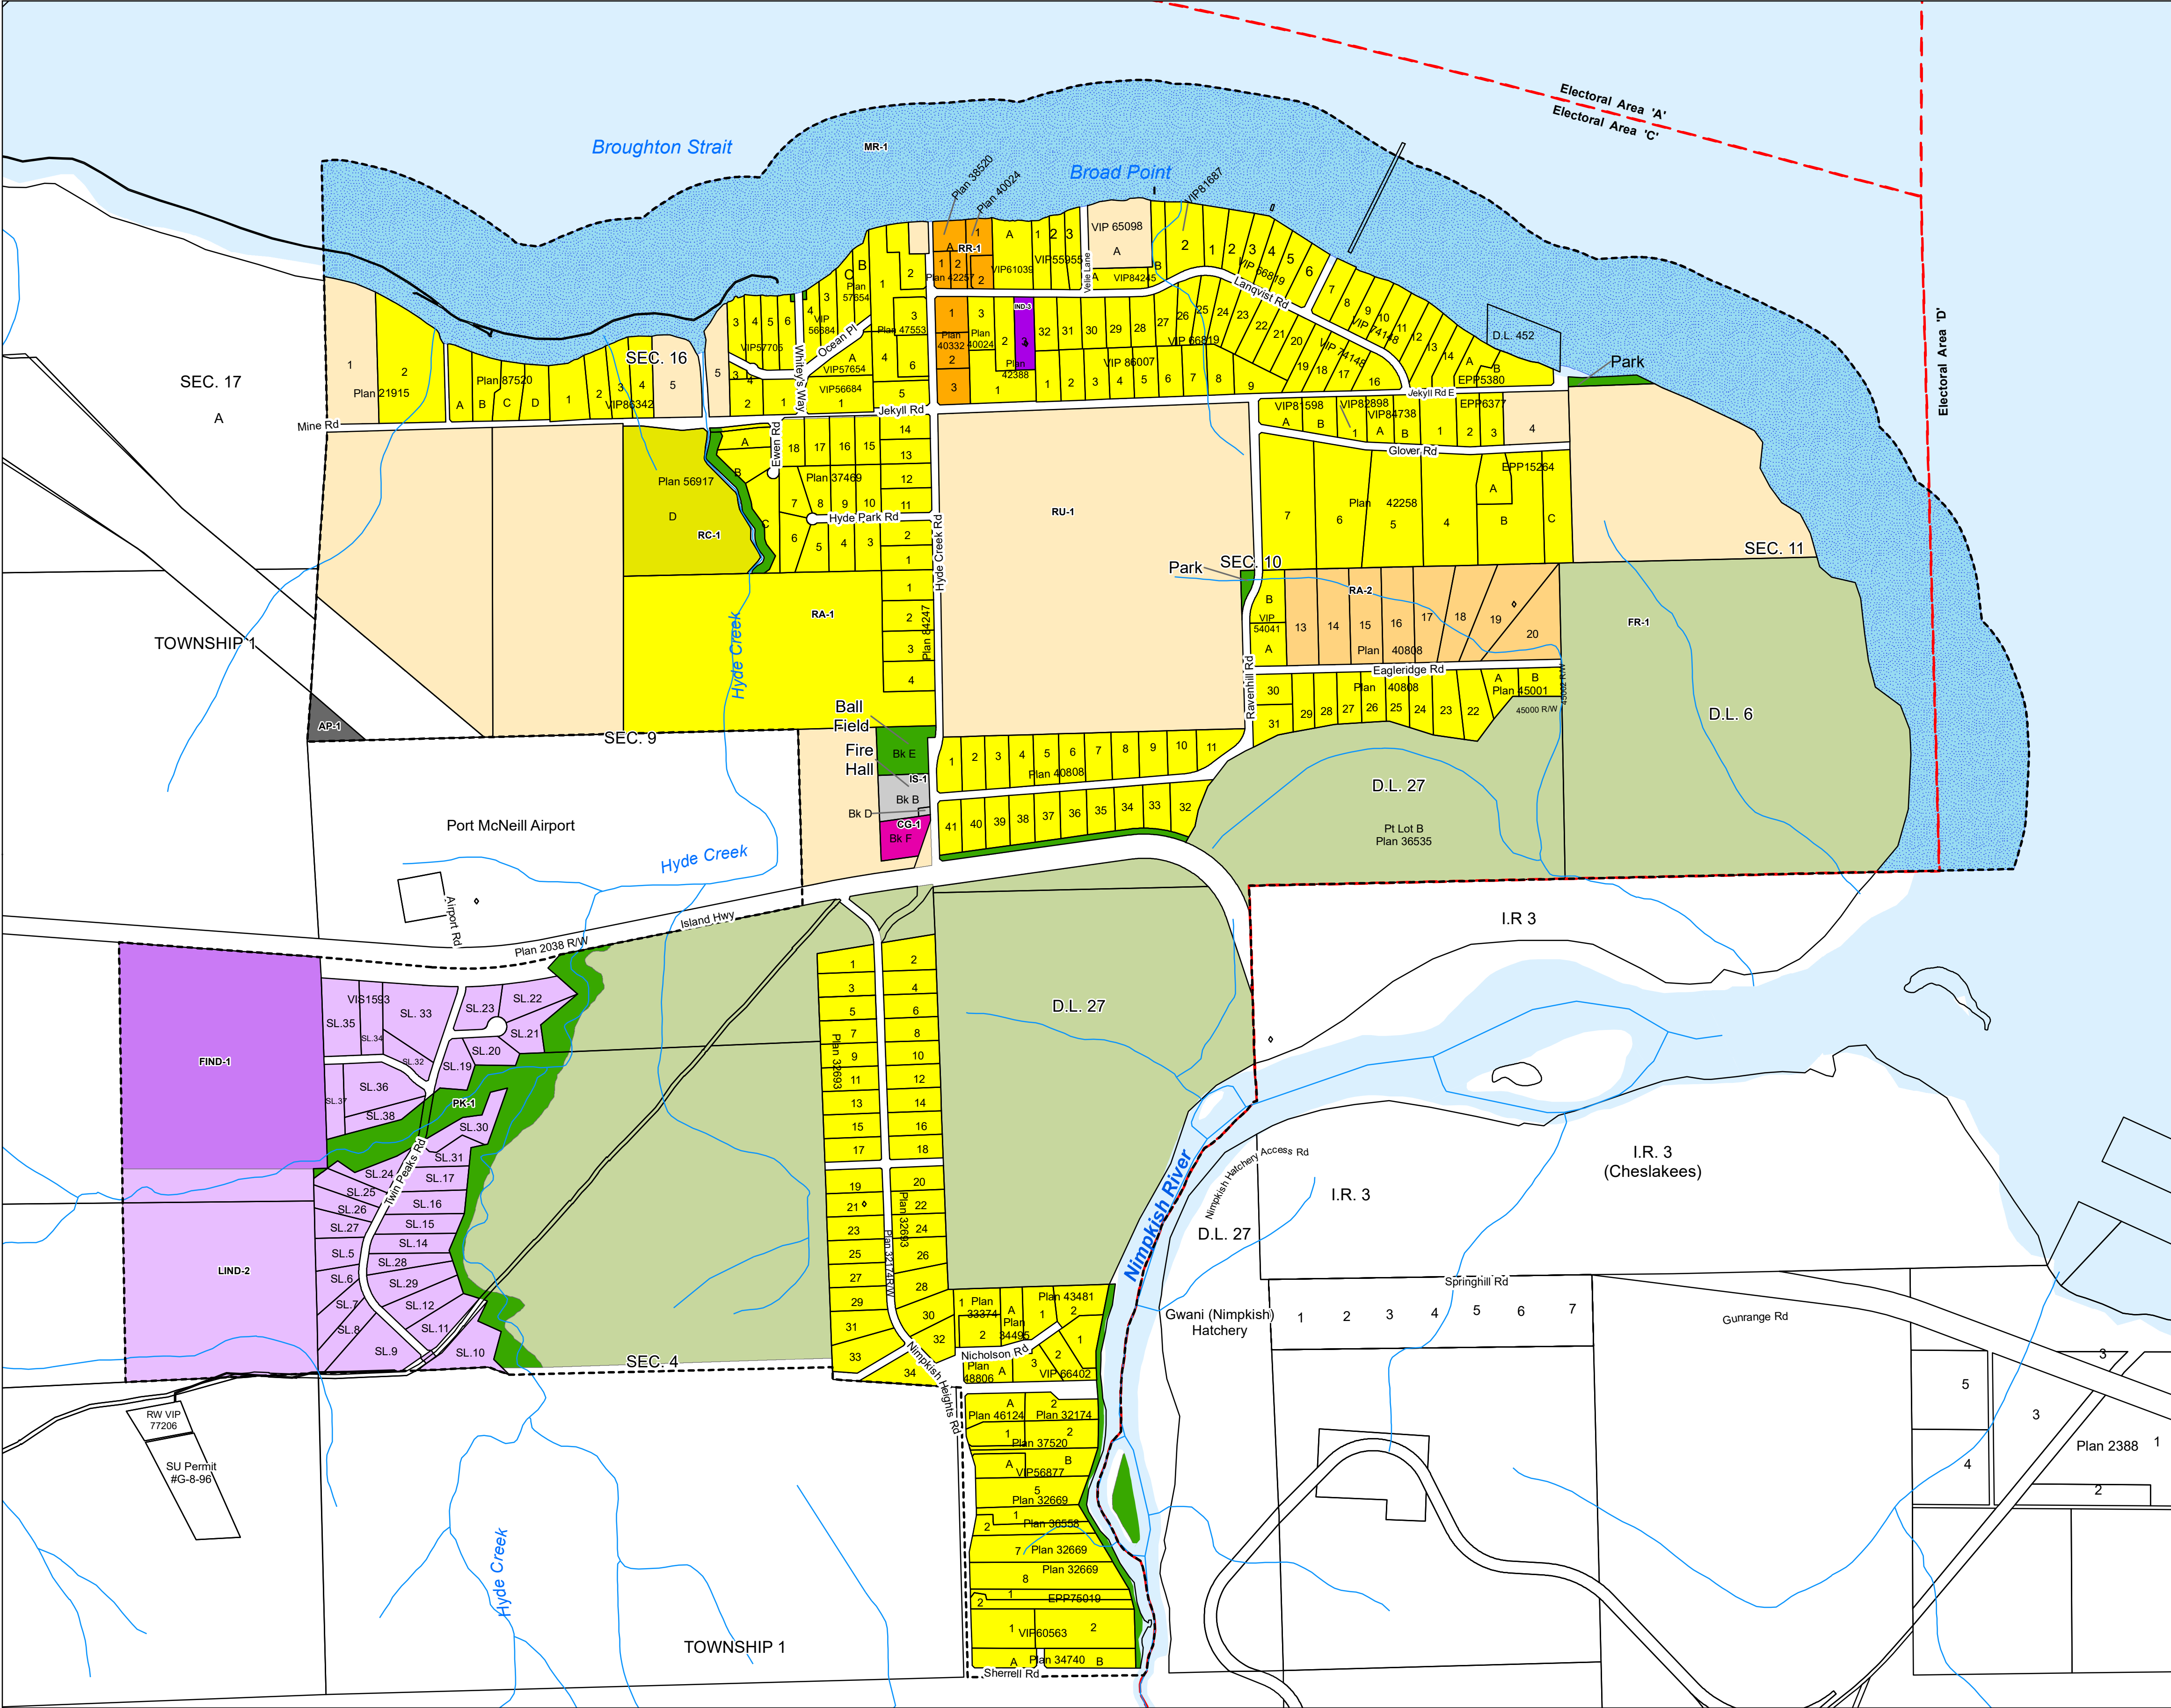

# Zone Map No. 1

## Hyde Creek

#### Legend

- Rural Residential 2 acre (RA-1)
- Rural Residential 5 acre (RA-2)
- Rural Residential 10 acre (RU-1)
- Restricted Residential (RR-1)
- Residential Recreational (RC-1)
- General Commercial (CG-1)
- Industrial (IND-3)
- Light Industrial (LIND-2)
- Forest Industrial (FIND-1)
- Forestry (FR-1)
- Park (PK-1)
- Marine Restricted (MR-1)
- Institutional (IS-1)
- Airport (AP-1)
- Zoning Bylaw Boundary
- Electoral Area Boundary